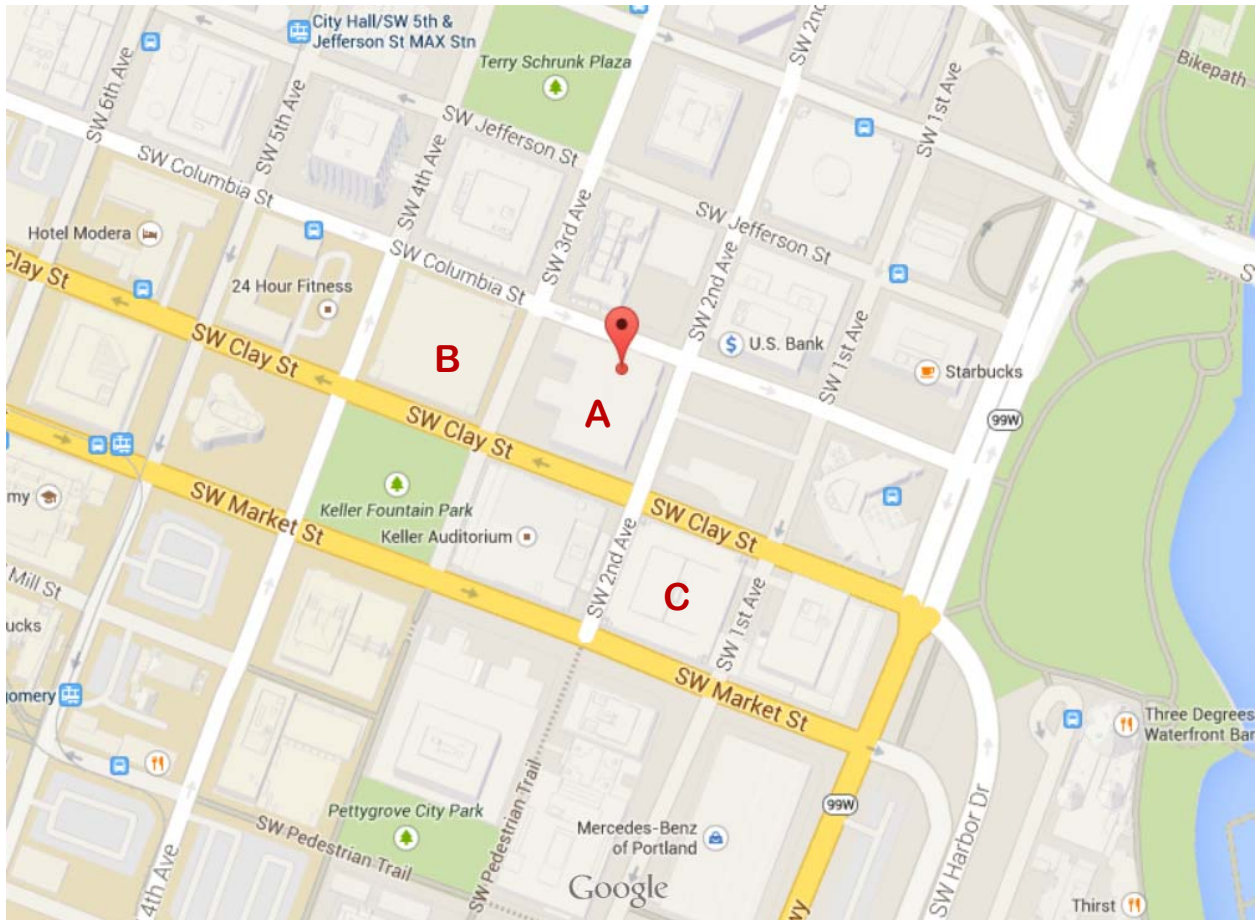

**DIRECTIONS TO CHAPTER 13 TRUSTEE
WAYNE GODARE'S OFFICE**

**222 SW Columbia Street Suite 1700
Portland, OR 97201**

DIRECTIONS: Take Hwy. 26 (Sunset Highway) East. Take the exit toward Canyon Road. Merge onto SW Jefferson Street. At the traffic circle take the 1st exit onto SW Columbia Street. The office is located in the KOIN Center building; it will be on your right. There are several parking garages in the area. Street parking is hard to find.

Parking:

- A) City Center Parking- 222 SW Columbia St.
- B) City Center Parking- 1400 SW 4th Ave.
- C) City Center Parking- 120 SW Clay St.